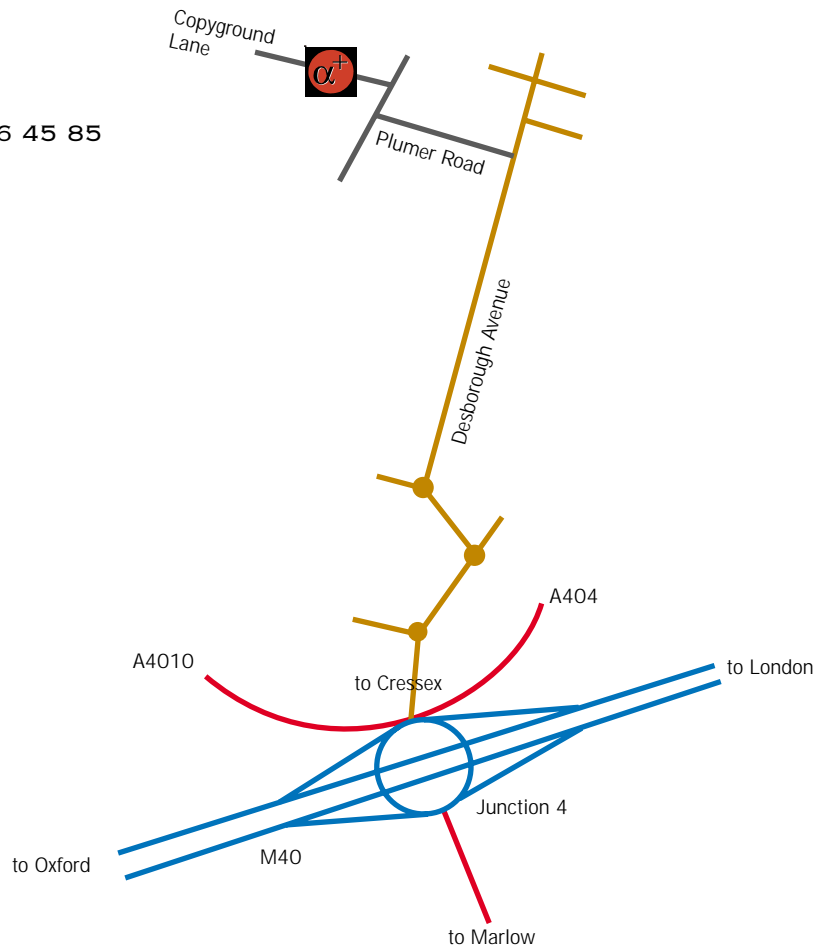

DIRECTIONS TO:

ALPHA-PLUS MEDICAL COMMUNICATIONS LTD

THE COTTAGE
CUTLERS COURT
COPYGROUND LANE
HIGH WYCOMBE
HP12 3HE

TEL: +44 (0) 1494 46 45 85

BY ROAD

Leave the M40 at junction 4. From the large roundabout take the exit sign posted to Cressex between the turnings for the A4010 and the A404. Go straight over the first mini roundabout and turn left at the second, which is by a Shell garage. You should now be on Desborough Avenue. Go straight over the first mini roundabout on this road and travel down the big hill, past the Wendover Arms on the left hand side. After another 250 metres, take a left turn into Plumer Road. At the end of this road turn right and then first left into Copyground Lane. Go straight across the mini roundabouts and immediately turn left into Cutlers Court. Entering through the black wrought iron gates, Alpha-Plus is the red brick building on the right, just inside the gates.

BY RAIL

30–35 minutes by train from Marylebone Station to High Wycombe.

PLEASE CALL IF YOU HAVE ANY DIFFICULTIES FINDING US